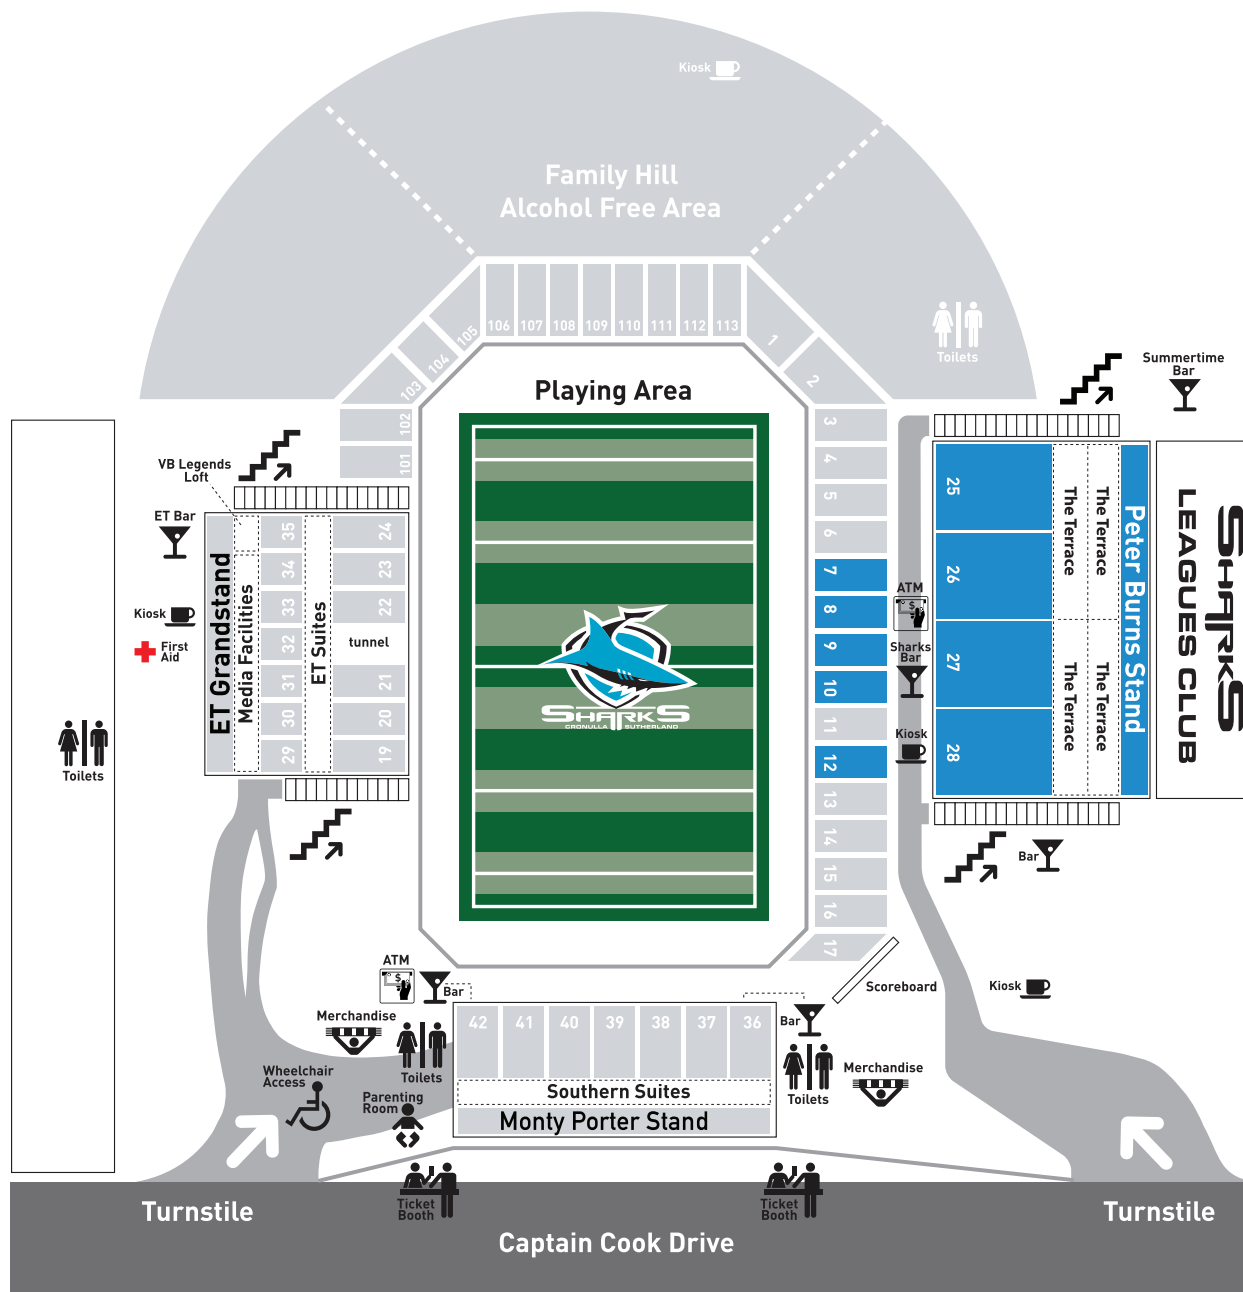

SOUTHERN CROSS GROUP STADIUM SEATING MAP 2017

PETER BURNS UPPER/LOWER

SOUTHERN
CROSS
Group Stadium