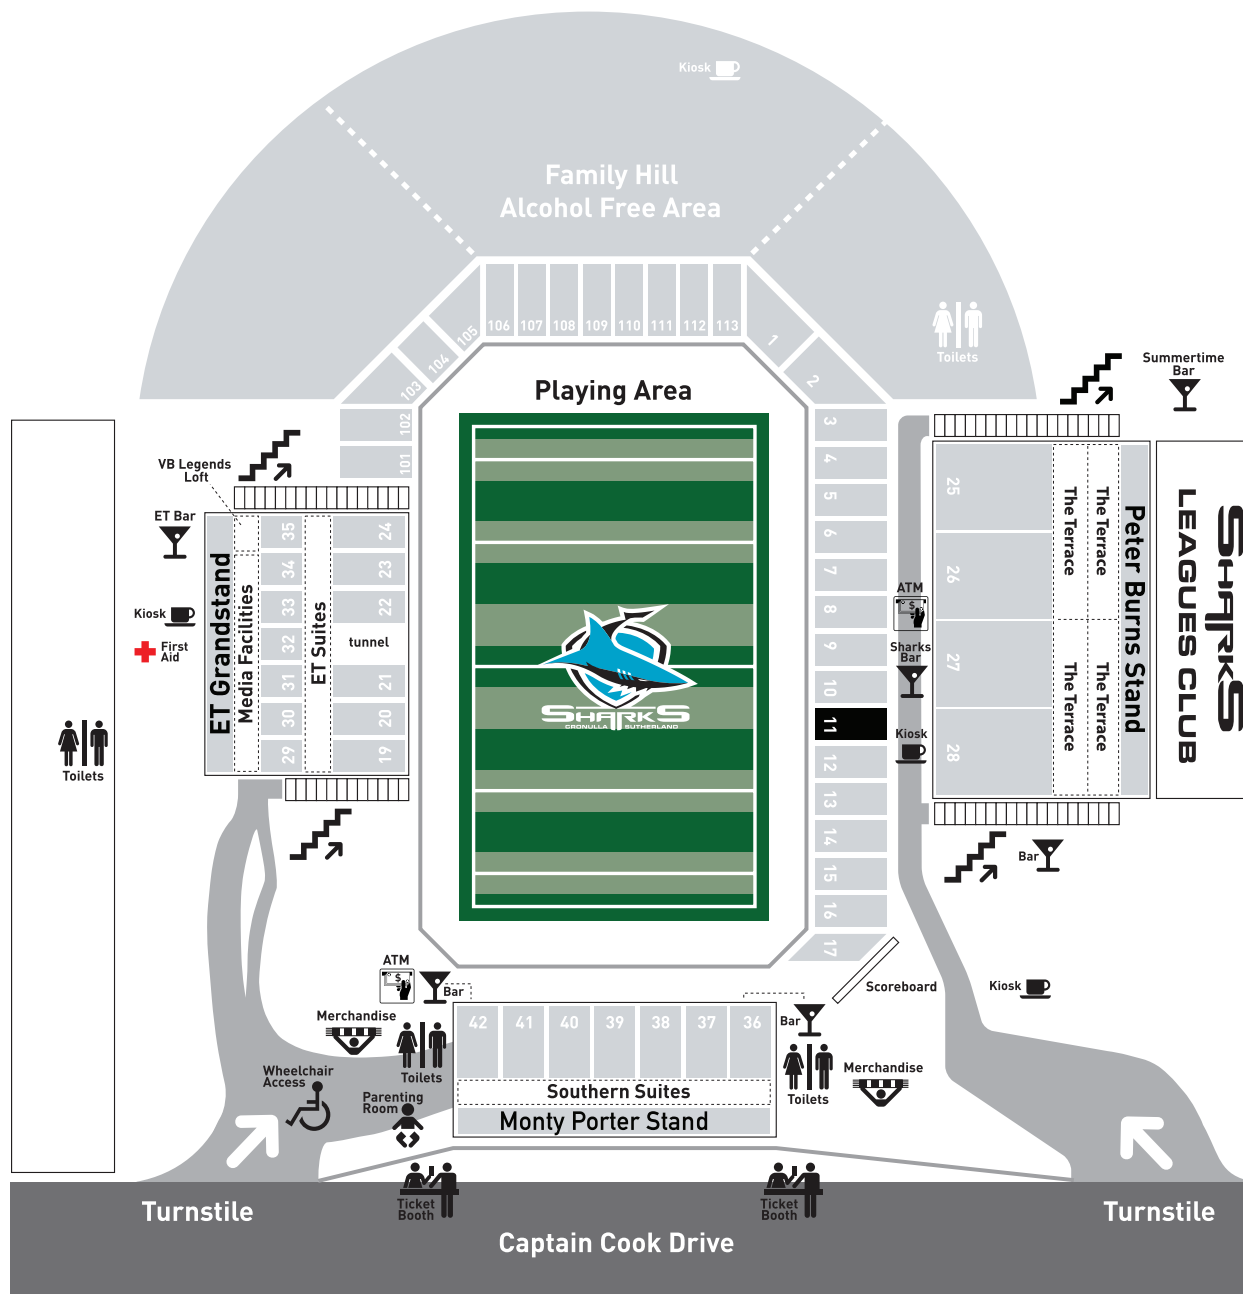

# SOUTHERN CROSS GROUP STADIUM SEATING MAP 2017

**CSSC**

**SOUTHERN  
CROSS**  
Group Stadium