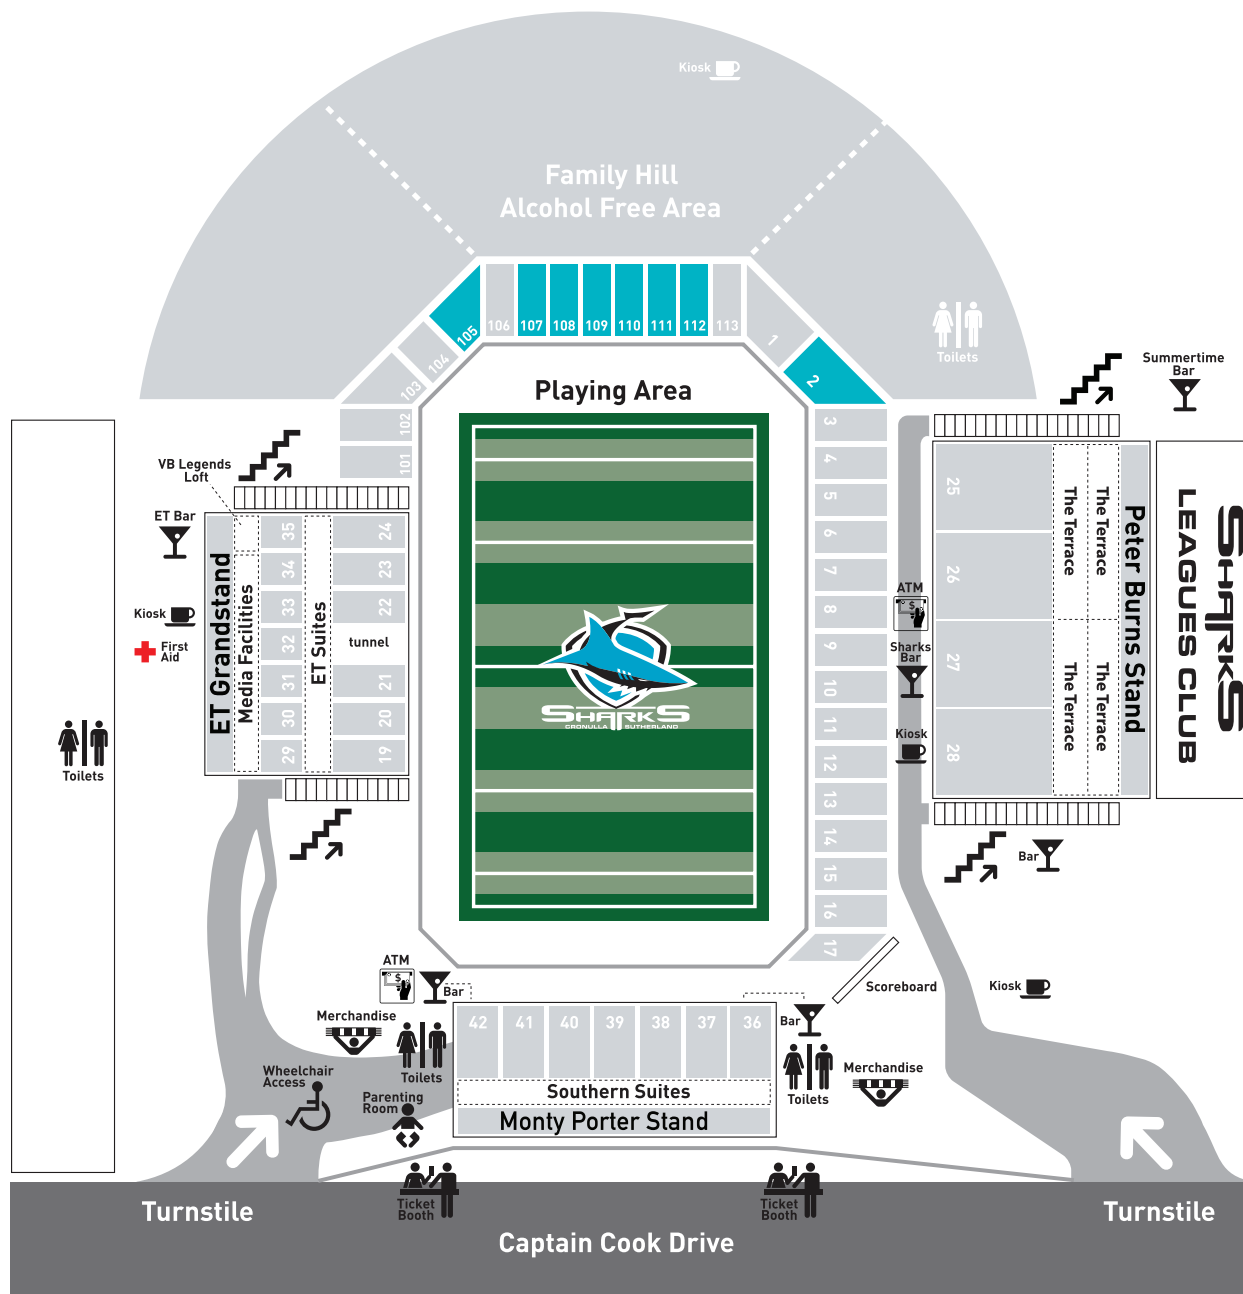

# SOUTHERN CROSS GROUP STADIUM SEATING MAP 2017

**SILVER**

**SOUTHERN  
CROSS**  
Group Stadium