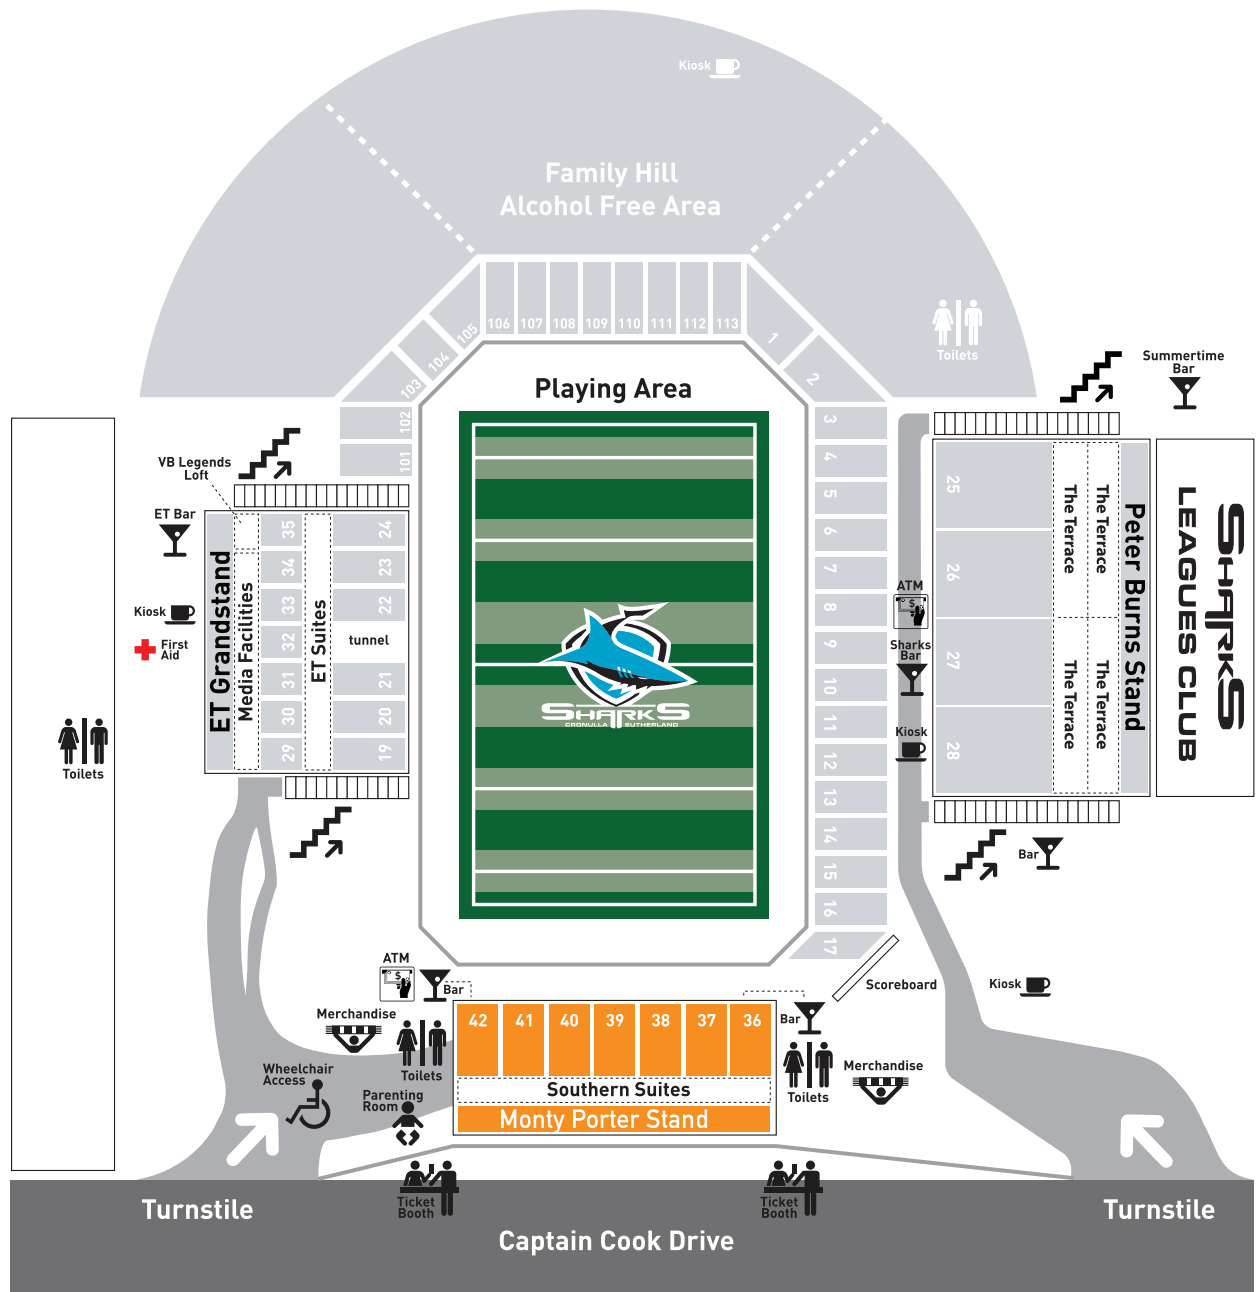

SOUTHERN CROSS GROUP STADIUM SEATING MAP 2017

MONTY PORTER STAND

SOUTHERN
CROSS
Group Stadium