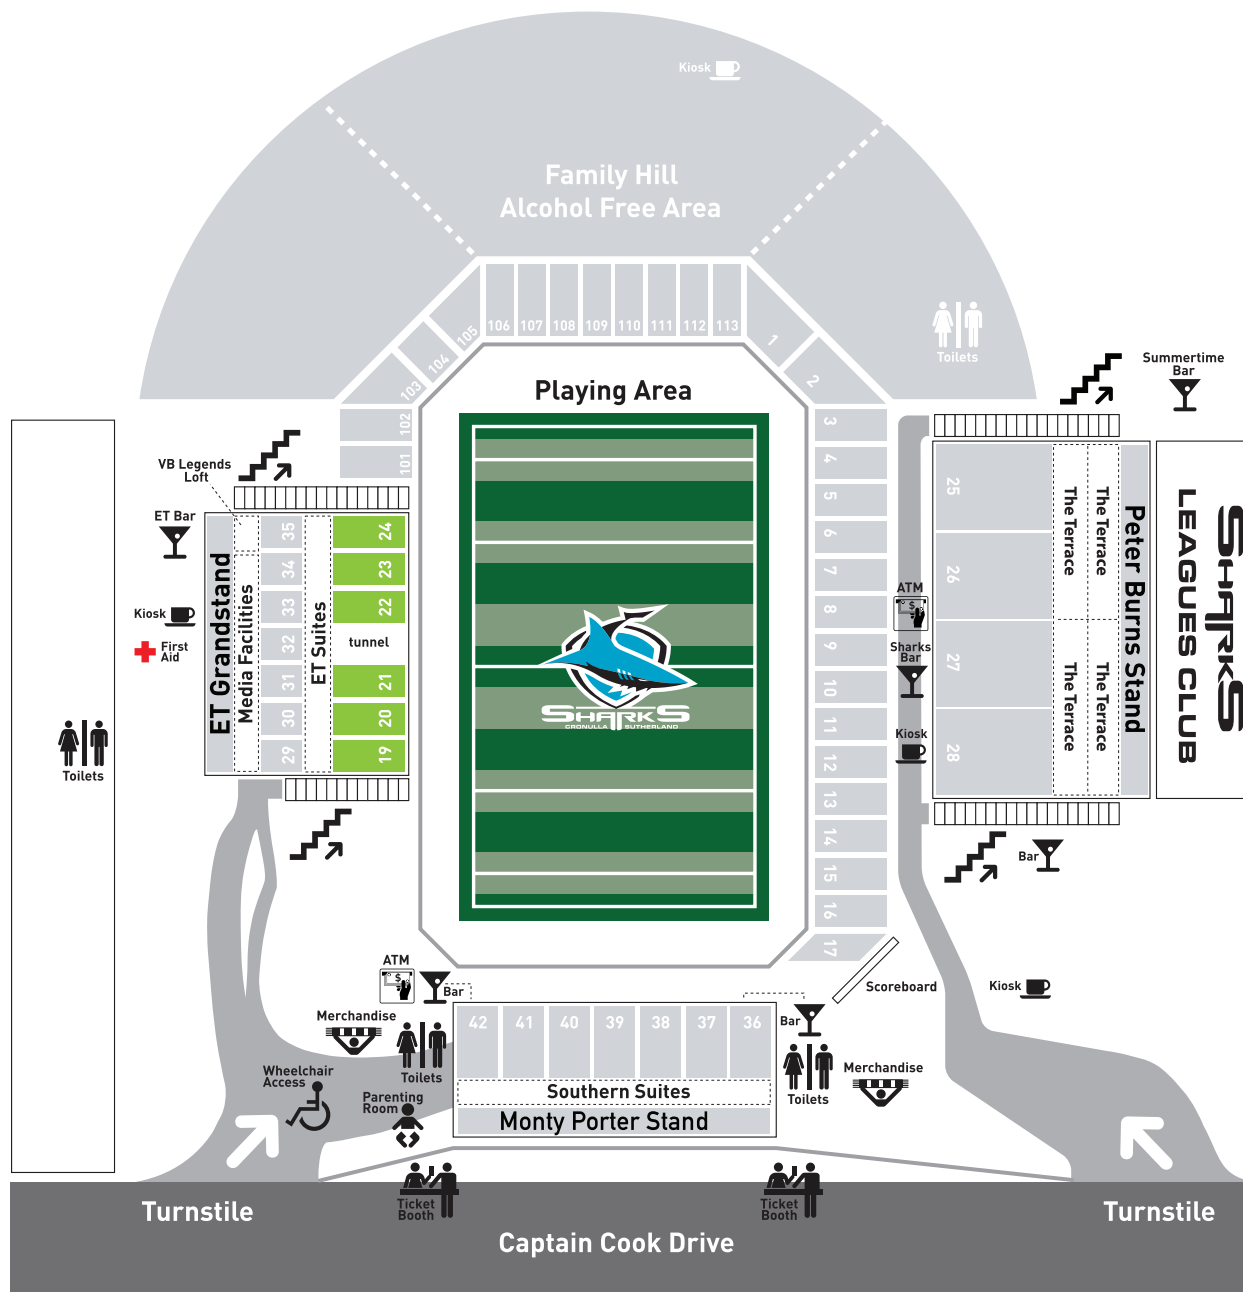

# SOUTHERN CROSS GROUP STADIUM SEATING MAP 2017

## ET GRANDSTAND LOWER

**SOUTHERN  
CROSS**  
Group Stadium